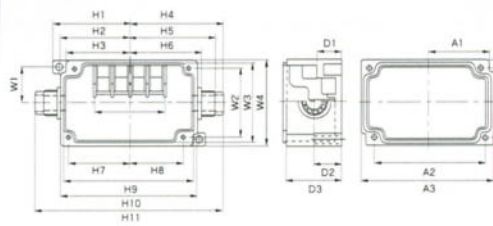

# Terminal Block Box

- Indoor/Outdoor use  
(Temperature range  $-40^{\circ} \sim +130^{\circ} \text{C}$ )
- Material: Polyester
- Production for order used ABS, PC material
- Color: Gray

Model	Height × Width × Depth (Unit: mm including cover)
DS-MTB-6P	80 × 55 × 40
DS-MTB-4P	70 × 50 × 40

## Dimension (Allowable error: ± 1mm)

**BODY**                      **COVER**

Division	H1	H2	H3	H4	H5	H6	H7	H8	H9	H10	H11	W1	W2	W3	W4	D1	D2	D3	A1	A2	A3
Model	47.5	43.5	39.5	60.5	53.5	44.5	37.5	34.5	61	85	121	23.5	45	51	55	14.5	16	32	39.5	72	85

**BODY**                      **COVER**

Division	H1	H2	H3	H4	H5	H6	H7	H8	H9	H10	H11	W1	W2	W3	W4	D1	D2	D3	A1	A2	A3
Model	40	36	32	50	45	37	30	27	66	70	100	21	40	46	50	14.5	16	32	32	57	70