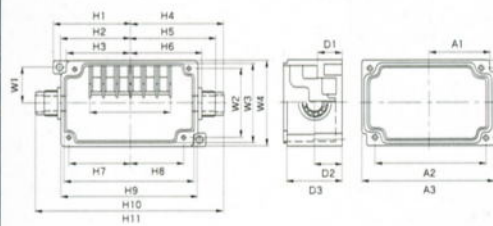

# Terminal Block Box

- Indoor/Outdoor use  
(Temperature range  $-40^{\circ} \sim +130^{\circ} \text{C}$ )
- Material: Polyester
- Production for order used ABS, PC material
- Color: Gray

Model	Height × Width × Depth (Unit: mm including cover)
DS-MTB-6P	80 × 55 × 40
DS-MTB-4P	70 × 50 × 40

## Dimension (Allowable error: ± 1mm)

**BODY**                      **COVER**

Division	H1	H2	H3	H4	H5	H6	H7	H8	H9	H10	H11	W1	W2	W3	W4	D1	D2	D3	A1	A2	A3
Model	47.5	43.5	39.5	60.5	53.5	44.5	37.5	34.5	61	85	121	23.5	45	51	55	14.5	16	32	39.5	72	85

**BODY**                      **COVER**

Division	H1	H2	H3	H4	H5	H6	H7	H8	H9	H10	H11	W1	W2	W3	W4	D1	D2	D3	A1	A2	A3
Model	40	36	32	50	45	37	30	27	66	70	100	21	40	46	50	14.5	16	32	32	57	70