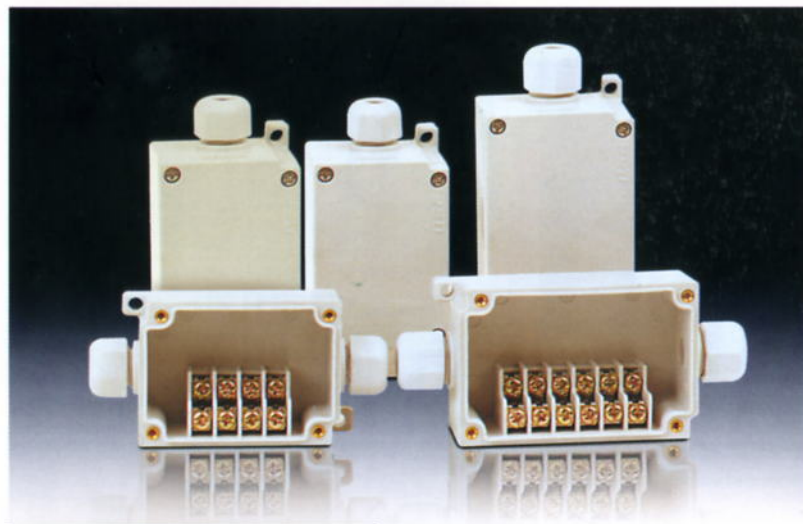

# Terminal Block Box

- Indoor/Outdoor use  
(Temperature range  $-40^{\circ} \sim +130^{\circ} \text{C}$ )
- Material: Polyester
- Production for order used ABS, PC material
- Color: Gray

Model	Height × Width × Depth (Unit: mm including cover)
DS-MTB-6P	80 × 55 × 40
DS-MTB-4P	70 × 50 × 40

■ DS-MTB-4P-S    ■ DS-MTB-6P-S