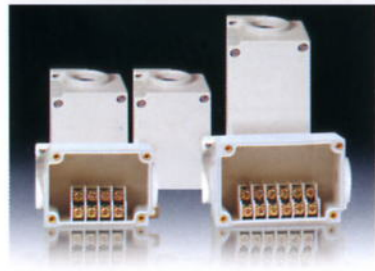

# Terminal Block Box

- Indoor/Outdoor use  
(Temperature range  $-40^{\circ} \sim +130^{\circ} \text{C}$ )
- Material: Polyester
- Production for order used ABS, PC material
- Color: Gray

Model	Height × Width × Depth (Unit: mm including cover)
DS-MTB-6P	80 × 55 × 40
DS-MTB-4P	70 × 50 × 40

■ DS-MTB-4P-S    ■ DS-MTB-6P-S

## Dimension (Allowable error: ± 1mm)

**BODY**                      **COVER**

Division	H1	H2	H3	H4	H5	H6	H7	H8	H9	H10	H11	W1	W2	W3	W4	D1	D2	D3	A1	A2	A3
Model	47.5	43.5	39.5	60.5	53.5	44.5	37.5	34.5	61	85	121	23.5	45	51	55	14.5	16	32	39.5	72	85